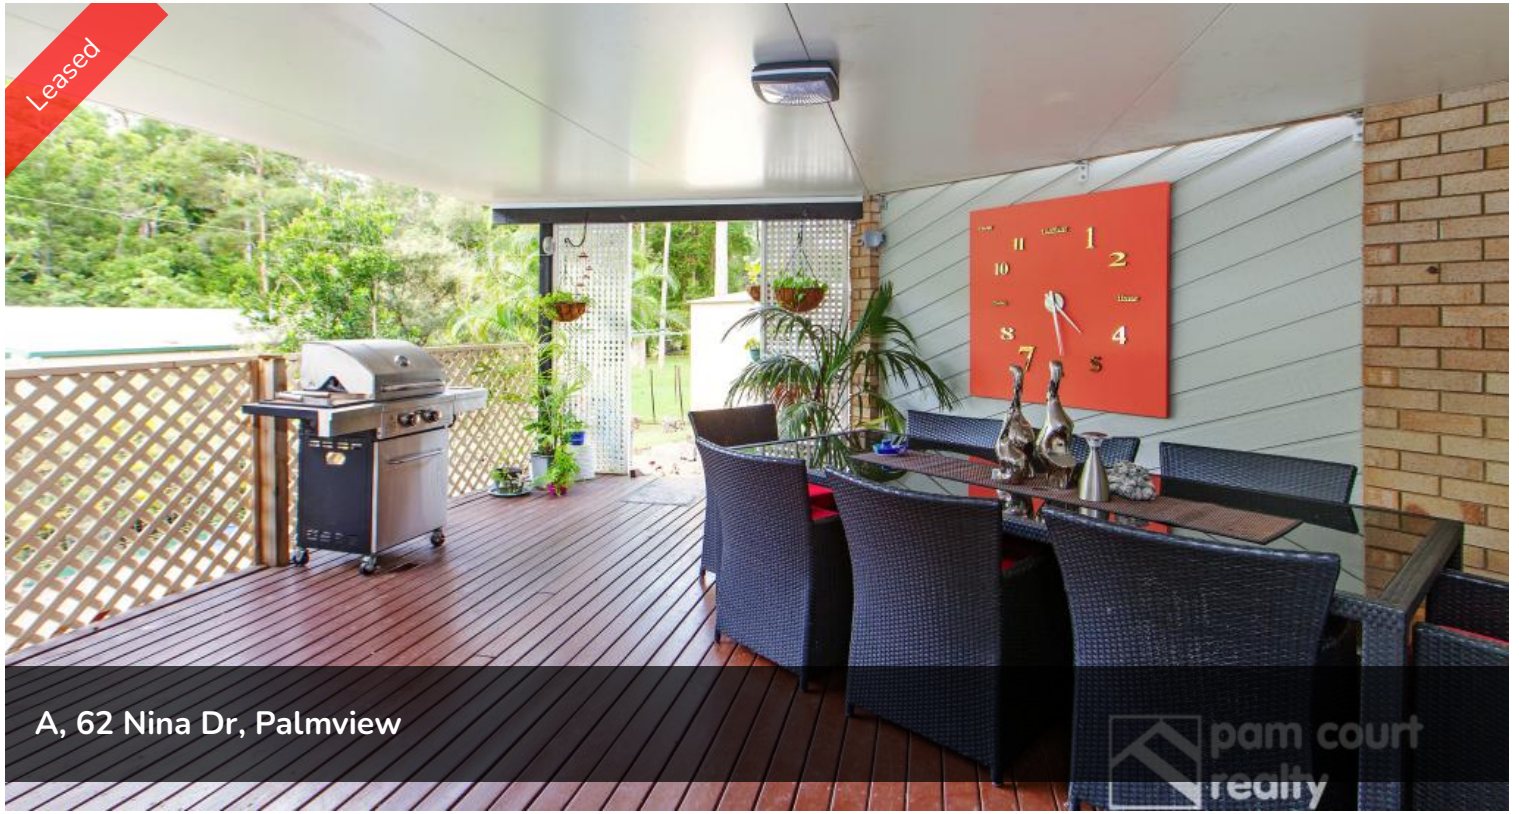

Leased

A, 62 Nina Dr, Palmview