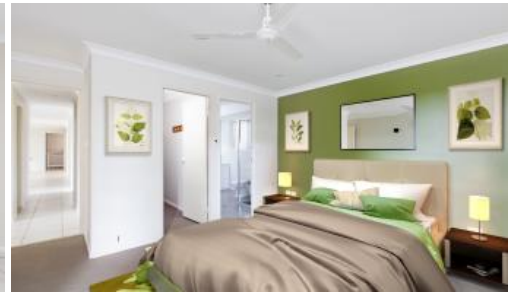

A Peaceful Lifestyle Awaits!

Nestled in a desirable and quiet cul-de-sac, this 4 bedroom family home is positioned on a 801m² block with extensive indoor and outdoor living.

2 good sized separate living areas offer plenty of space for the growing family, and the choice of 2 outdoor entertainment areas is a luxury not often found. A private outdoor rear entertainment area with a fly-over pergola perfect for family BBQs, and a front under-roof sitting area ideal for capturing the cool breezes while enjoying an afternoon cuppa.

Features include:

- 4 bedrooms, all with built-in robes
- Master suite complete with large walk-in robe and spacious ensuite with double vanity, heat lamp and floor to ceiling tiles
- 2 separate living areas
- Air-conditioning in formal lounge and master bedroom
- Central kitchen offering walk-in pantry, breakfast bar, dishwasher, new cooktop and ample storage
- Ceiling fans throughout
- New carpet throughout
- Outdoor entertainment area at rear with fly-over pergola, and an

🏠 4 🚗 2 🚿 2

Price SOLD for $540,000

Property Type Residential

Property ID 241

Agent Details

Mandy Watson - 0412 988 487

Office Details

Mountain Creek
Suite 4, Mountain Creek Medical
Centre Karawatha Drive Mountain
Creek QLD 4557 Australia
07 5444 8188